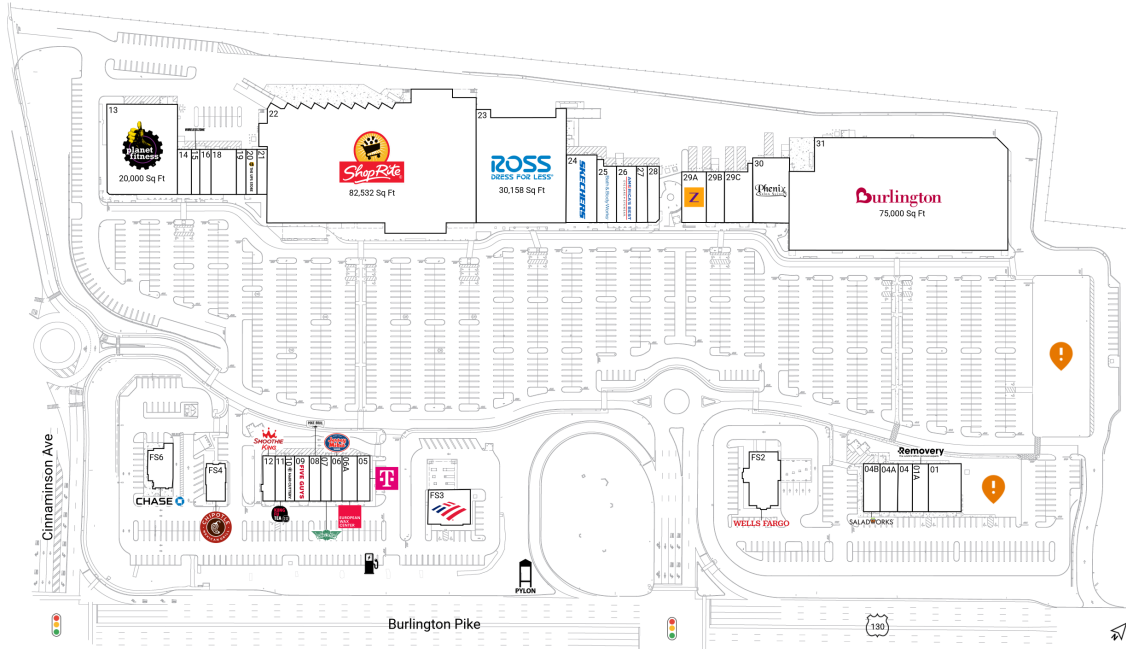

The Shoppes at Cinnaminson

195 Route 130 | Cinnaminson, NJ 08077

Burlington County

Philadelphia-Camden-Wilmington, PA-NJ-DE-MD

301,206 Sq Ft

39.9906, -75.0085

Available Spaces

OPO 1 0 Sq Ft

OPO 2 0 Sq Ft

Current Tenants Space size listed in square feet

01	Cooper Urgent Care	4,971	18	Doggie Style	3,087
01A	Removery Tattoo Removal & Fading	2,169	19	Golden Jewelers	1,200
04	Jefferson-Solis Mammography	1,912	20	The UPS Store	1,600
04A	Tooth Town Pediatric Dental	2,971	21	ShopRite	1,600
04B	Saladworks	2,465	22	ShopRite	82,532
05	T-Mobile	2,600	23	Ross Dress for Less	30,158
06	Jersey Mike's	1,487	24	SKECHERS	6,500
06A	European Wax Center	1,400	25	Bath & Body Works	3,500
07	Wingstop	1,600	26	America's Best Contacts & Eyeglasses	3,500
08	Poke Bros	1,575	27	Diamond Braces	2,000
09	Five Guys	2,000	28	Sumo Sushi	1,980
10	Hair Cuttery	1,200	29A	Zoom Tan	3,945
11	Kung Fu Tea	1,450	29B	Dogleg Golf	2,890
12	Smoothie King	1,750	29C	United Defense Tactical	4,500
13	Planet Fitness	20,000	30	Phenix Salon Suites	7,475
14	Brother's Pizza	2,000	31	Burlington	75,000
15	Wireless Zone	1,200	FS2	Wells Fargo	5,400
16	Asha Nail Spa	2,000	FS3	Bank of America	4,387
			FS4	Chipotle Mexican Grill	2,200
			FS6	Chase	3,002

This site plan is for illustrative and information purposes only, showing the general layout of the shopping center; and is not a legal survey. Brixmor makes no representation or warranty that the shopping center is exactly as depicted as site conditions and tenant mix are subject to change over time.
1378